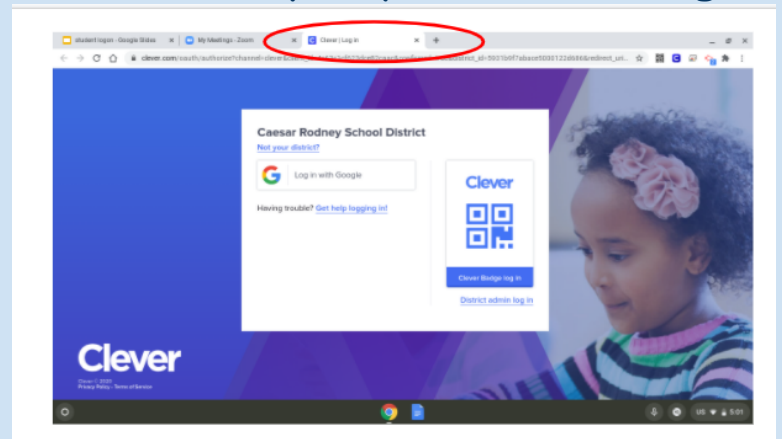

How to Log onto your Chromebook DAILY

1. Log into your chromebook.

2. Click on the big Zoom.us Link

3. SCROLL down the page to Sign in with Google.

4. Click to open your Clever Page.

5. Open your Teacher Page (K-1) or Schoology (2-12)