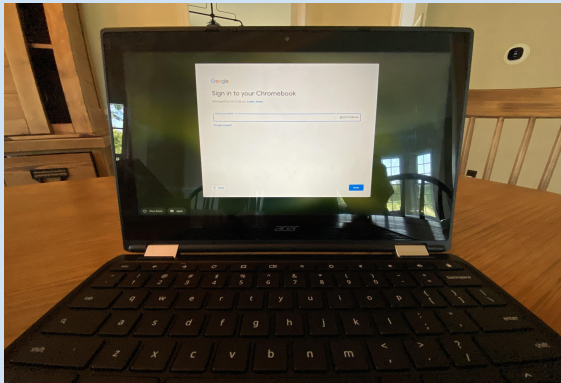

How to Log onto your Chromebook DAILY

1. Log into your chromebook.

2. Click on the big Zoom.us Link

3. SCROLL down the page to Sign in with Google.

4. Click to open your Clever Page.

5. Open your Teacher Page (K-1) or Schoology (2-12)