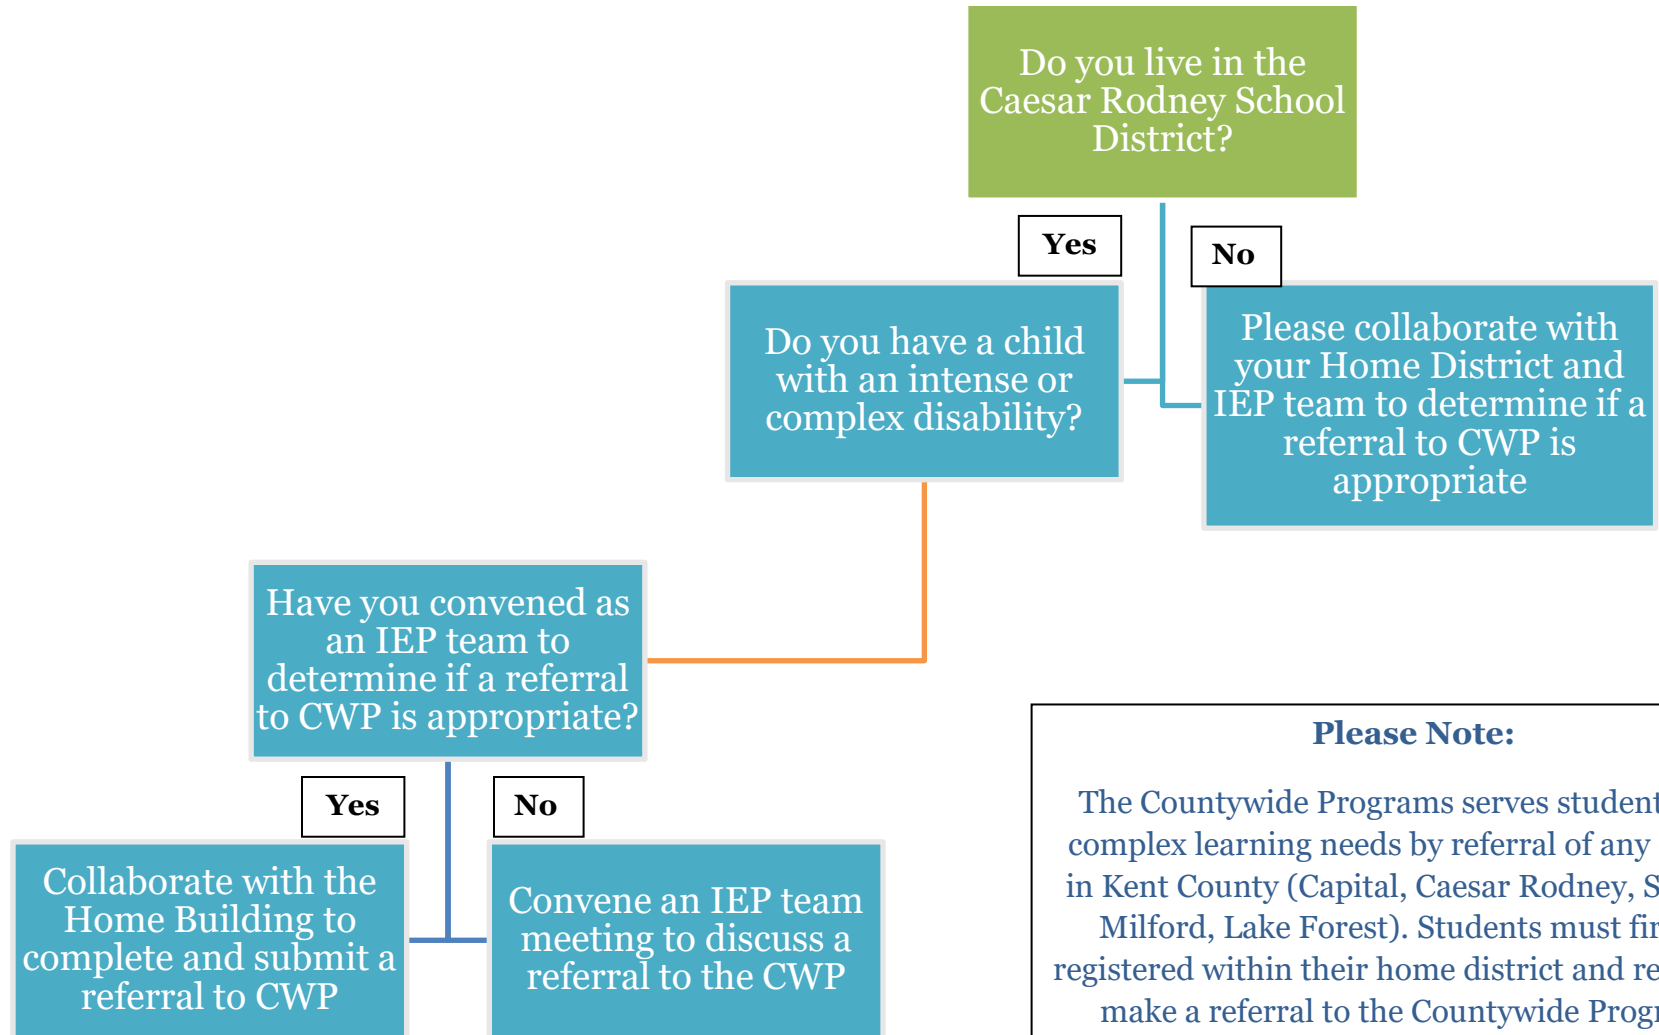

Caesar Rodney School District Countywide Programs

How Do I Get My Student to the CWP? Flowchart

Please Note:

The Countywide Programs serves students with complex learning needs by referral of any district in Kent County (Capital, Caesar Rodney, Smyrna, Milford, Lake Forest). Students must first be registered within their home district and request to make a referral to the Countywide Program.

Unfortunately, we do not directly enroll students without a referral.